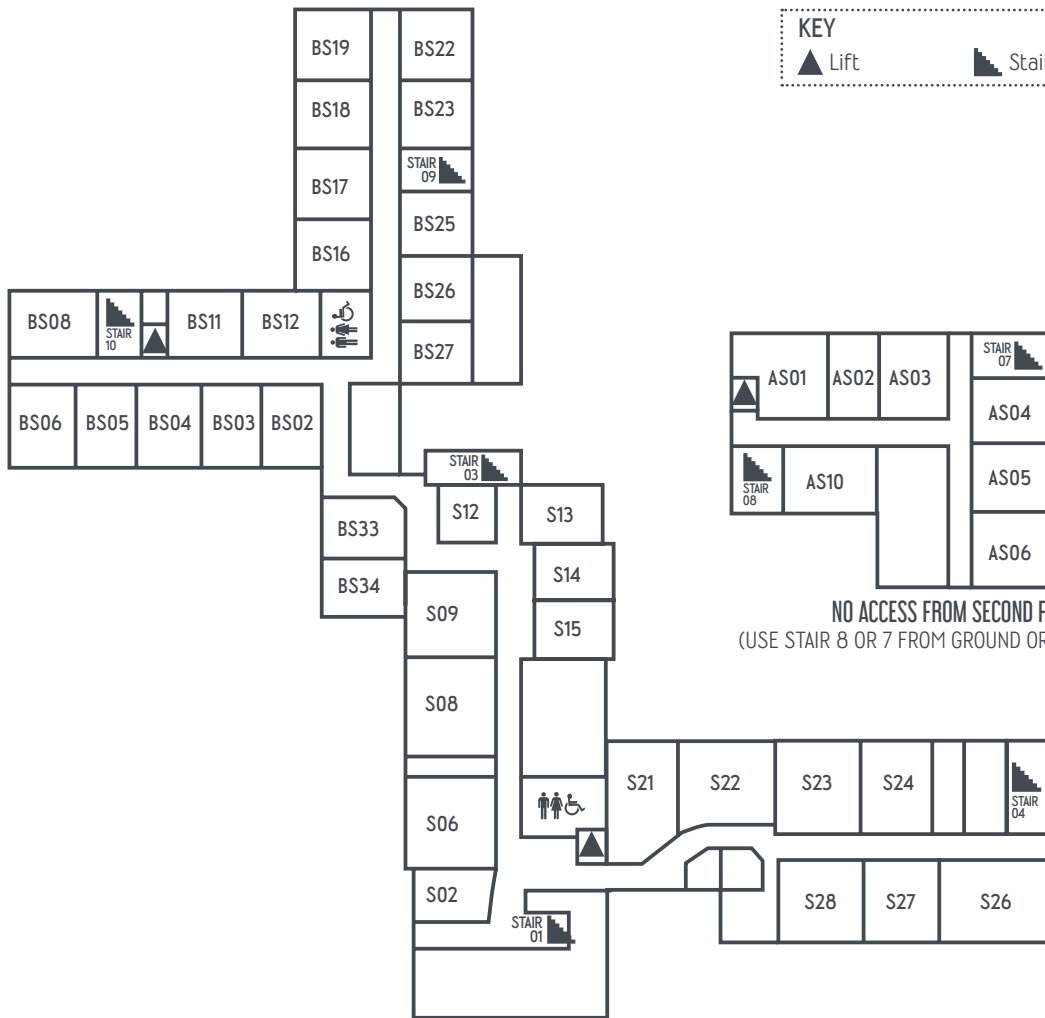

# GROUND FLOOR

**BG01-BG36**  
 Student Services  
 Additional Support  
 Exams  
 Student Union  
 Enrichment

**G01-G14**  
 Finance  
 Cash Office  
 Customer Services  
 CIS  
 HR  
 Marketing  
 School Liaison  
 Part-time Admissions  
 Reprographics  
 Principal's Office  
 Partnerships

**KEY**

- Entrance
- ▲ Lift
- ▾ Stairs
- ♿ Toilets
- ✚ First Aid

Please note that for Open Events some subjects may be located in rooms different to those where classes are normally held. If in doubt, please ask a member of staff for assistance.

# FIRST FLOOR

**KEY**

- ▲ Lift
- ▽ Stairs
- ♂ ♀ ♿ Toilets

Please note that for Open Events some subjects may be located in rooms different to those where classes are normally held. If in doubt, please ask a member of staff for assistance.

# SECOND FLOOR

**KEY**

- Lift
- Stairs
- Toilets

**NO ACCESS FROM SECOND FLOOR**  
(USE STAIR 8 OR 7 FROM GROUND OR FIRST FLOORS)

Please note that for Open Events some subjects may be located in rooms different to those where classes are normally held. If in doubt, please ask a member of staff for assistance.