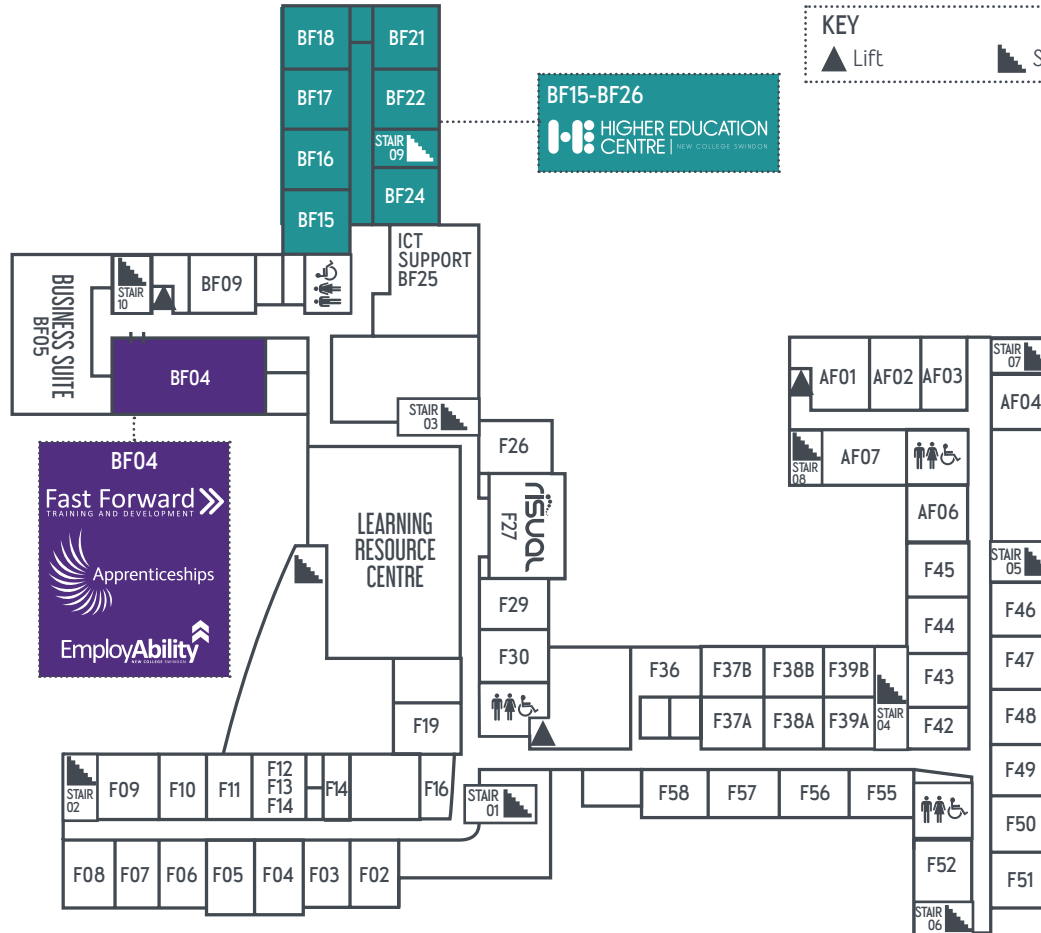

# GROUND FLOOR

**BG01-BG36**  
 Student Services  
 Additional Support  
 Exams  
 Student Union  
 Enrichment

**G01-G14**  
 Finance  
 Cash Office  
 Customer Services  
 CIS  
 HR  
 Marketing  
 School Liaison  
 Part-time Admissions  
 Reprographics  
 Principal's Office  
 Partnerships

**KEY**

- Entrance
- ▲ Lift
- ▾ Stairs
- ♿ Toilets
- ✚ First Aid

Please note that for Open Events some subjects may be located in rooms different to those where classes are normally held. If in doubt, please ask a member of staff for assistance.

# FIRST FLOOR

**KEY**

- ▲ Lift
- ▽ Stairs
- ♂ ♀ ♿ Toilets

Please note that for Open Events some subjects may be located in rooms different to those where classes are normally held. If in doubt, please ask a member of staff for assistance.

KEY

▲ Lift

▾ Stairs

♿ Toilets

Please note that for Open Events some subjects may be located in rooms different to those where classes are normally held. If in doubt, please ask a member of staff for assistance.